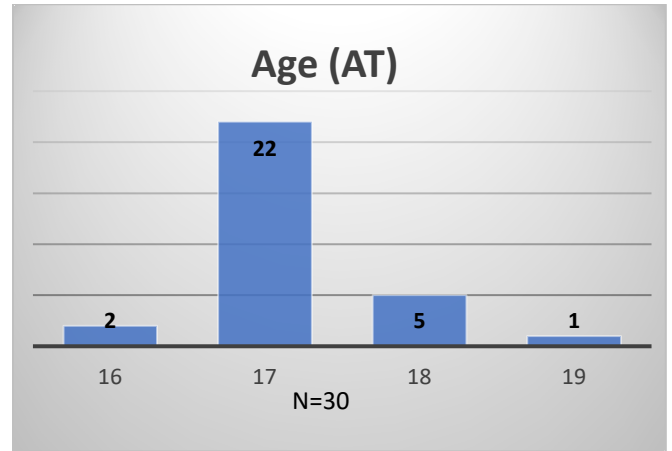

**Daily Data Dashboard – October 23, 2023**  
**Demographics for JTDC Population**  
**Monday Morning Midnight Count**

Total # of probation Involved youth<sup>1</sup>: 1,312

<sup>1</sup> Probation Active: Any youth who is pending sentencing with an active social history, has been formally placed on probation or supervision with Cook County Juvenile Probation on the date of the report.

**Daily Data Dashboard – October 23, 2023**  
**Demographics for JTDC Population**  
**Monday Morning Midnight Count**