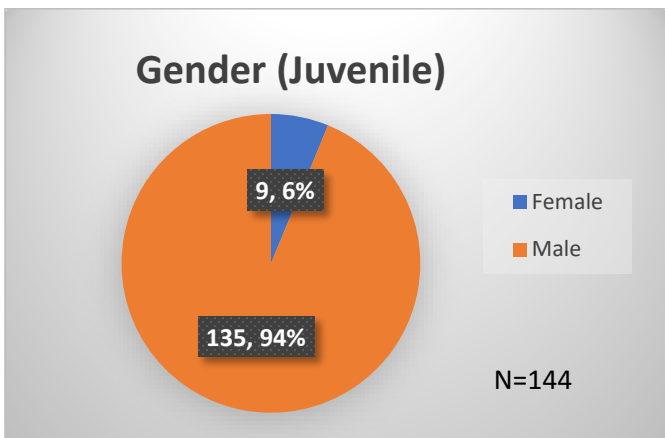

**Daily Data Dashboard – October 23, 2023**  
**Demographics for JTDC Population**  
**Monday Morning Midnight Count**

Total # of probation Involved youth<sup>1</sup>: 1,312

<sup>1</sup> Probation Active: Any youth who is pending sentencing with an active social history, has been formally placed on probation or supervision with Cook County Juvenile Probation on the date of the report.