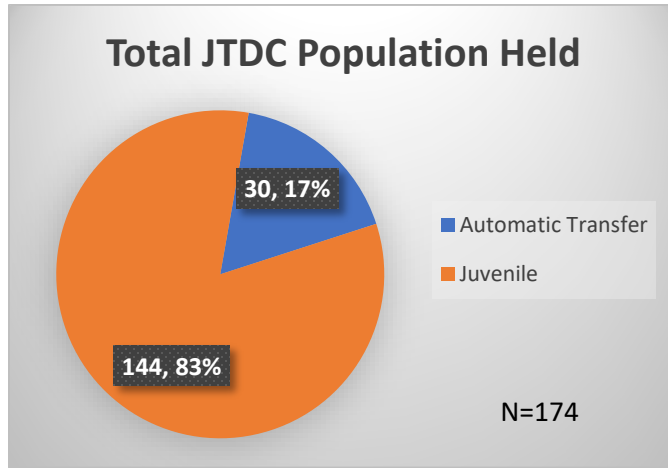

**Daily Data Dashboard – October 23, 2023**  
**Demographics for JTDC Population**  
**Monday Morning Midnight Count**

Total # of probation Involved youth<sup>1</sup>: 1,312

<sup>1</sup> Probation Active: Any youth who is pending sentencing with an active social history, has been formally placed on probation or supervision with Cook County Juvenile Probation on the date of the report.