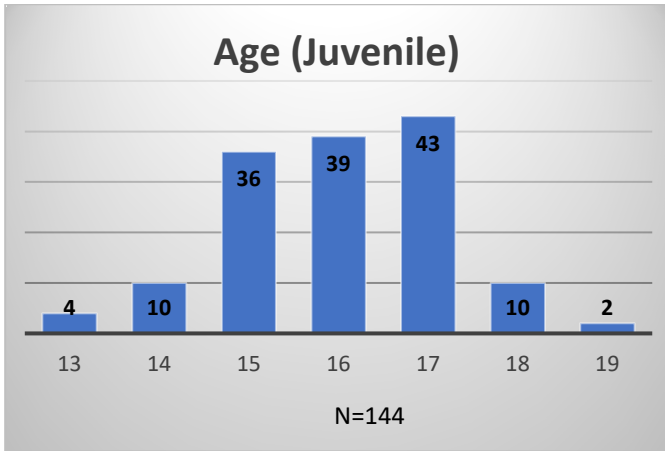

**Daily Data Dashboard – October 23, 2023**  
**Demographics for JTDC Population**  
**Monday Morning Midnight Count**

Total # of probation Involved youth<sup>1</sup>: 1,312

<sup>1</sup> Probation Active: Any youth who is pending sentencing with an active social history, has been formally placed on probation or supervision with Cook County Juvenile Probation on the date of the report.

**Daily Data Dashboard – October 23, 2023**  
**Demographics for JTDC Population**  
**Monday Morning Midnight Count**