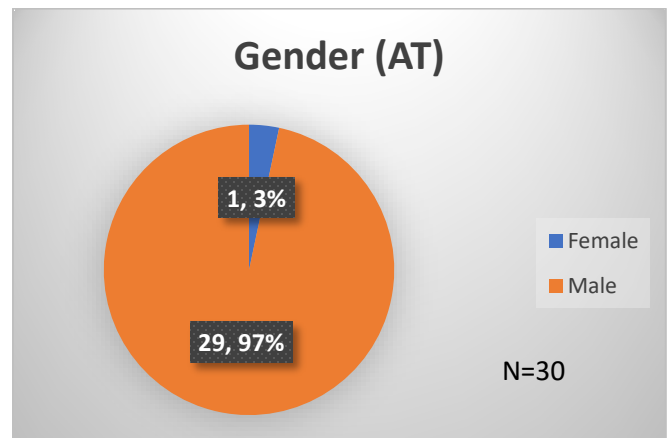

**Daily Data Dashboard – October 23, 2023**  
**Demographics for JTDC Population**  
**Monday Morning Midnight Count**

Total # of probation Involved youth<sup>1</sup>: 1,312

<sup>1</sup> Probation Active: Any youth who is pending sentencing with an active social history, has been formally placed on probation or supervision with Cook County Juvenile Probation on the date of the report.